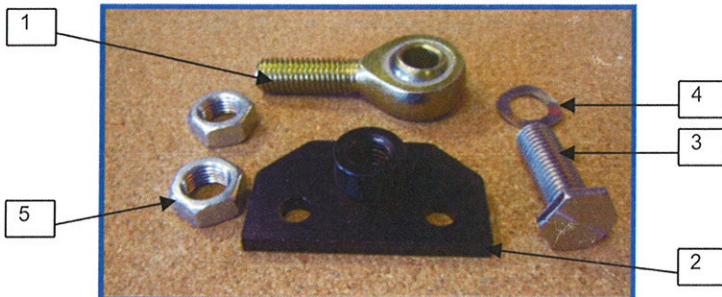

PETERS DOORSHAFT FIXING KIT
PIVOT PLATES-SPH BRGS + FIXINGS

PETERS REF No 100-034-KIT

ITEM	PART No	PETER'S REF No	DESCRIPTION	QTY
1	BRG010B	203286	M12x1.75 RH MALE SPH ROD END	1
2	PLT003A	215554	SPH BEARING PLATE	1
3	SCR001A	215553	M12x35mm LOW PROFILE HEX HD ST/STL SCREW	1
4	WAS12WA-A5	215552	M12 WAVEY ST/ST'L WASHER	1
5	NUT12HH-MS	204221	M12 HALF HEX NUT (7.0mm THK)	2