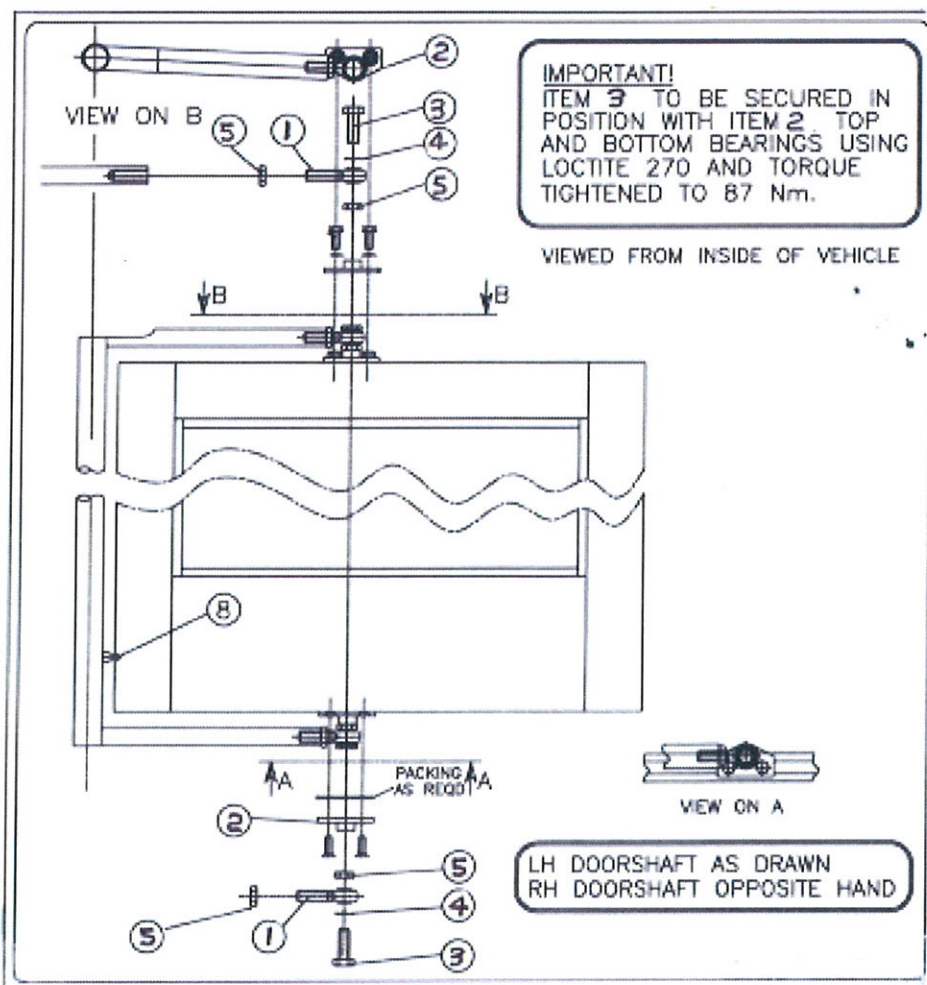

PETERS DOORSHAFT FIXING KIT
PIVOT PLATES-SPH BRGS + FIXINGS

PETERS REF No 100-034-KIT

ITEM	PART No	PETER'S REF No	DESCRIPTION	QTY
1	BRG010B	203286	M12x1.75 RH MALE SPH ROD END	1
2	PLT003A	215554	SPH BEARING PLATE	1
3	SCR001A	215553	M12x35mm LOW PROFILE HEX HD ST/STL SCREW	1
4	WAS12WA-A5	215552	M12 WAVEY ST/ST'L WASHER	1
5	NUT12HH-MS	204221	M12 HALF HEX NUT (7.0mm THK)	2