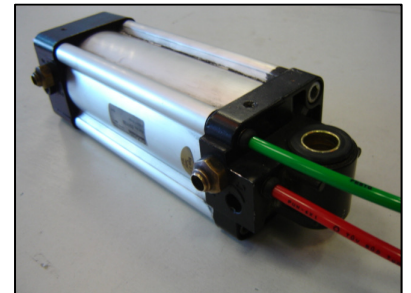

**VAL 102U. (24v)DOUBLE SOLENOID AIRBLEED  
SPOOL VALVE INSTALLATION & SPECIFICATION**

Plug Fitted With  
LED Indication &  
Power Suppression  
Orientated To Suit

**DOOR OPEN**

Coils Fitting Can Be Orientated To Suit

**Output To OPEN  
Buttons**

4mm Push In (RED)

**Output To Front Of  
Cylinder's**

6mm Push In (GREEN)

Air Supply Port In.6mm  
Normal Working Pressure  
5.5 to 6.5 Bar

Type Fixing Holes  
Plain For M4 or M5  
& Tapped for M6

Remove OR Add  
Blanking Plugs To Suit

**DOOR CLOSE**

Coils Fitting Can Be Orientated To Suit

**Output To CLOSE  
Buttons**

4mm Push In (GREEN)

**Output To Rear Of  
Cylinder's**

6mm Push In (RED)

Example of side ported valve  
Follow same colour coding to  
cylinder(ram)

Example of front & rear  
ported cylinder(ram)  
Follow colour coding

Example of rear ported  
cylinder(ram)  
Follow colour coding

<p><b>Valve Specification</b></p> <p>Pressure Range 1.5 – 10 bar Sectional Area 16.0 Response Time 25ms min Frequency 5c/sec Lubrication Not required Manual Override Push Button Flow rate 900 LTR/M @ 5bar</p>	<p><b>Materials</b></p> <p>Valve Body Die-cast aluminium Spool Aluminium Seals NBR Spring Stainless Cap Zinc Pressure Die-Cast Pilot Parts Glass Filled Nylon Armature Stainless Steel Armature Seals Viton</p>	<p><b>Coil Specification</b></p> <p>Removal coils Quick replacement Voltage DC 24v(12v) -10% + 15% of rated Coil test by TDS 32 voltages over 10 hour period Result operation of valve unimpeded Coil Insulation Class F-Class or equivalent Holding Power 2.5 Watt, for 24/12v. DC Off min. Residual V10% or less</p> <p><b>Plugs</b> Fitted with power LED indication Fitted with power suppression</p> <p><b>Materials</b> Moulding Glass Pressure Nylon Indicator Cap Polycarbonate</p>
--	---	---