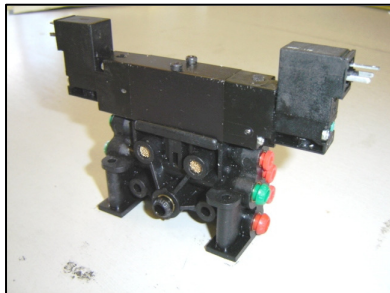

**VAL 102U. (24v)DOUBLE SOLENOID AIRBLEED  
SPOOL VALVE INSTALLATION & SPECIFICATION**

Plug Fitted With  
LED Indication &  
Power Suppression  
Orientated To Suit

**DOOR OPEN**

Coils Fitting Can Be Orientated To Suit

**Output To OPEN  
Buttons**

4mm Push In (RED)

**Output To Front Of  
Cylinder's**

6mm Push In (GREEN)

Air Supply Port In.6mm  
Normal Working Pressure  
5.5 to 6.5 Bar

Type Fixing Holes  
Plain For M4 or M5  
& Tapped for M6

Remove OR Add  
Blanking Plugs To Suit

**DOOR CLOSE**

Coils Fitting Can Be Orientated To Suit

**Output To CLOSE  
Buttons**

4mm Push In (GREEN)

**Output To Rear Of  
Cylinder's**

6mm Push In (RED)

Example of side ported valve  
Follow same colour coding to  
cylinder(ram)

Example of front & rear  
ported cylinder(ram)  
Follow colour coding

Example of rear ported  
cylinder(ram)  
Follow colour coding

<p><b>Valve Specification</b></p> <p>Pressure Range 1.5 – 10 bar Sectional Area 16.0 Response Time 25ms min Frequency 5c/sec Lubrication Not required Manual Override Push Button Flow rate 900 LTR/M @ 5bar</p>	<p><b>Materials</b></p> <p>Valve Body Die-cast aluminium Spool Aluminium Seals NBR Spring Stainless Cap Zinc Pressure Die-Cast Pilot Parts Glass Filled Nylon Armature Stainless Steel Armature Seals Viton</p>	<p><b>Coil Specification</b></p> <p>Removal coils Quick replacement Voltage DC 24v(12v) -10% + 15% of rated Coil test by TDS 32 voltages over 10 hour period Result operation of valve unimpeded Coil Insulation Class F-Class or equivalent Holding Power 2.5 Watt, for 24/12v. DC Off min. Residual V10% or less</p> <p><b>Plugs</b> Fitted with power LED indication Fitted with power suppression</p> <p><b>Materials</b> Moulding Glass Pressure Nylon Indicator Cap Polycarbonate</p>
--	---	---