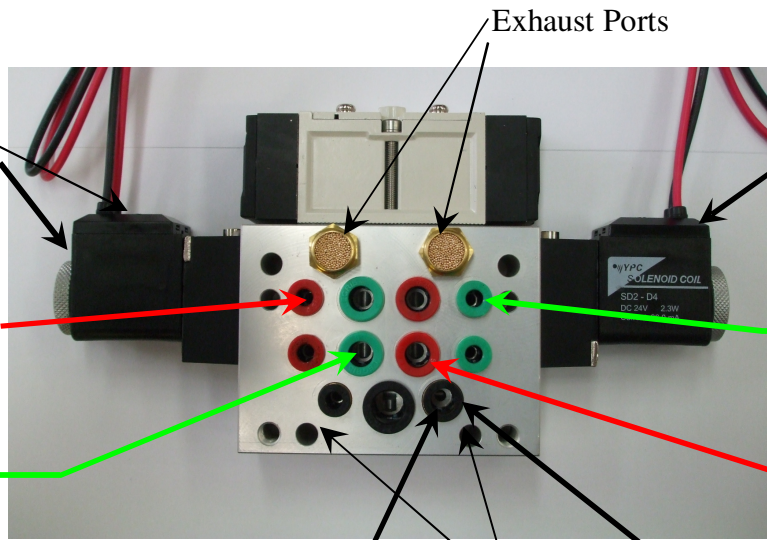

**VAL 102U. (24v)DOUBLE SOLENOID AIRBLEED  
SPOOL VALVE INSTALLATION & SPECIFICATION**

Plug Fitted With  
LED Indication &  
Power Suppression  
Orientated To Suit

**DOOR OPEN**

Coils Fitting Can Be Orientated To Suit

**Output To OPEN  
Buttons**

4mm Push In (RED)

**Output To Front Of  
Cylinder's**

6mm Push In (GREEN)

Air Supply Port In.6mm  
Normal Working Pressure  
5.5 to 6.5 Bar

Type Fixing Holes  
Plain For M4 or M5  
& Tapped for M6

Remove OR Add  
Blanking Plugs To Suit

**DOOR CLOSE**

Coils Fitting Can Be Orientated To Suit

**Output To CLOSE  
Buttons**

4mm Push In (GREEN)

**Output To Rear Of  
Cylinder's**

6mm Push In (RED)

Example of side ported valve  
Follow same colour coding to  
cylinder(ram)

Example of front & rear  
ported cylinder(ram)  
Follow colour coding

Example of rear ported  
cylinder(ram)  
Follow colour coding

<p><b>Valve Specification</b></p> <p>Pressure Range 1.5 – 10 bar Sectional Area 16.0 Response Time 25ms min Frequency 5c/sec Lubrication Not required Manual Override Push Button Flow rate 900 LTR/M @ 5bar</p>	<p><b>Materials</b></p> <p>Valve Body Die-cast aluminium Spool Aluminium Seals NBR Spring Stainless Cap Zinc Pressure Die-Cast Pilot Parts Glass Filled Nylon Armature Stainless Steel Armature Seals Viton</p>	<p><b>Coil Specification</b></p> <p>Removal coils Quick replacement Voltage DC 24v(12v) -10% + 15% of rated Coil test by TDS 32 voltages over 10 hour period Result operation of valve unimpeded Coil Insulation Class F-Class or equivalent Holding Power 2.5 Watt, for 24/12v. DC Off min. Residual V10% or less</p> <p><b>Plugs</b> Fitted with power LED indication Fitted with power suppression</p> <p><b>Materials</b> Moulding Glass Pressure Nylon Indicator Cap Polycarbonate</p>
--	---	---