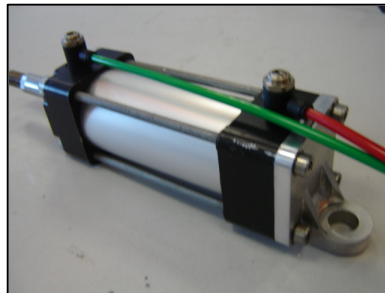

**VAL 102U. (24v)DOUBLE SOLENOID AIRBLEED  
SPOOL VALVE INSTALLATION & SPECIFICATION**

Plug Fitted With  
LED Indication &  
Power Suppression  
Orientated To Suit

**DOOR OPEN**

Coils Fitting Can Be Orientated To Suit

**Output To OPEN  
Buttons**

4mm Push In (RED)

**Output To Front Of  
Cylinder's**

6mm Push In (GREEN)

Air Supply Port In.6mm  
Normal Working Pressure  
5.5 to 6.5 Bar

Type Fixing Holes  
Plain For M4 or M5  
& Tapped for M6

Remove OR Add  
Blanking Plugs To Suit

**DOOR CLOSE**

Coils Fitting Can Be Orientated To Suit

**Output To CLOSE  
Buttons**

4mm Push In (GREEN)

**Output To Rear Of  
Cylinder's**

6mm Push In (RED)

Example of side ported valve  
Follow same colour coding to  
cylinder(ram)

Example of front & rear  
ported cylinder(ram)  
Follow colour coding

Example of rear ported  
cylinder(ram)  
Follow colour coding

<p><b>Valve Specification</b></p> <p>Pressure Range 1.5 – 10 bar Sectional Area 16.0 Response Time 25ms min Frequency 5c/sec Lubrication Not required Manual Override Push Button Flow rate 900 LTR/M @ 5bar</p>	<p><b>Materials</b></p> <p>Valve Body Die-cast aluminium Spool Aluminium Seals NBR Spring Stainless Cap Zinc Pressure Die-Cast Pilot Parts Glass Filled Nylon Armature Stainless Steel Armature Seals Viton</p>	<p><b>Coil Specification</b></p> <p>Removal coils Quick replacement Voltage DC 24v(12v) -10% + 15% of rated Coil test by TDS 32 voltages over 10 hour period Result operation of valve unimpeded Coil Insulation Class F-Class or equivalent Holding Power 2.5 Watt, for 24/12v. DC Off min. Residual V10% or less</p> <p><b>Plugs</b> Fitted with power LED indication Fitted with power suppression</p> <p><b>Materials</b> Moulding Glass Pressure Nylon Indicator Cap Polycarbonate</p>
--	---	---