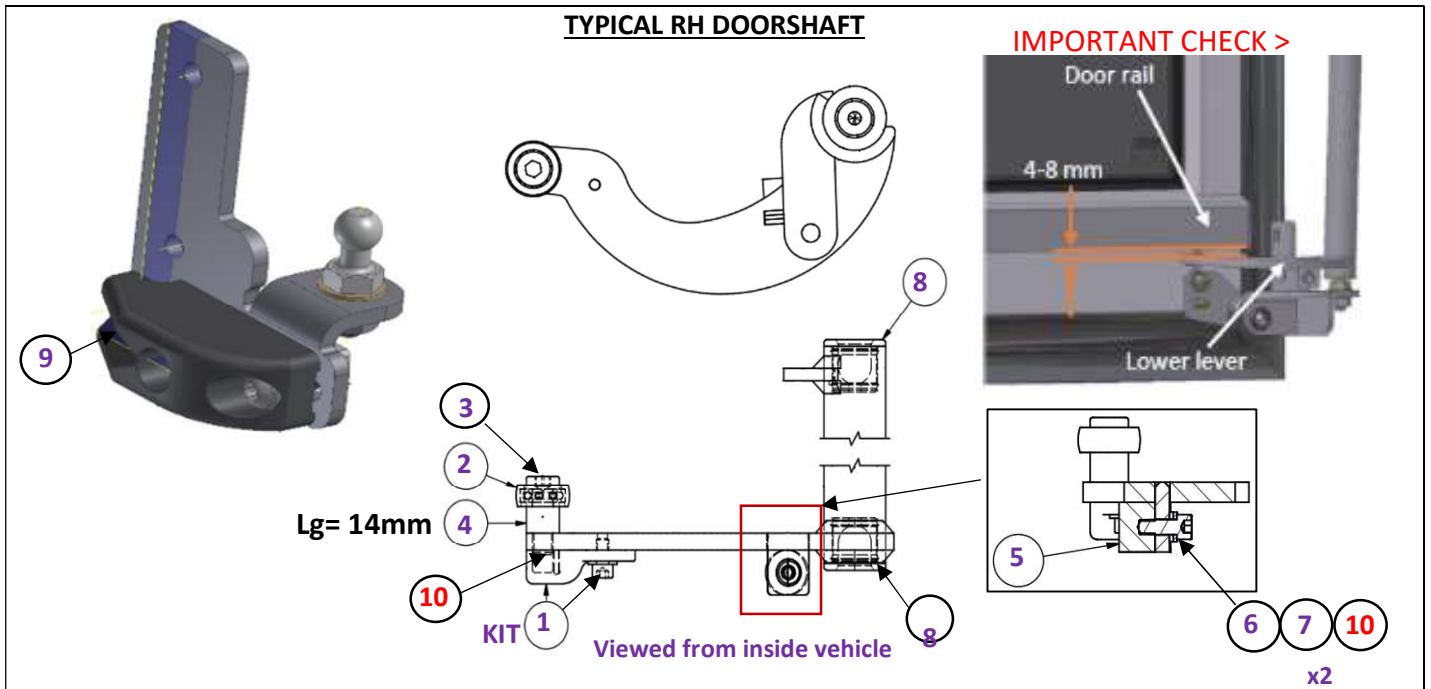

VENTURA PS 2.0 + 2.1 – DOORSHAFT SERVICE KIT .

P/N: KIT603

KIT COMPONENT PARTS

THIS IS A SINGLE DOORSHAFT/LEAF KIT, 2 REQUIRED PER DOUBLE DOOR SET

(1) KIT601 = LEVER BLOCK KIT Comprising of items 1.1, 1.2, & 1.3	(4) G968 = ROLLER SPACER BUSH Ø16 x 10 bore x 14 Lg	
(1.1) J593 = LEVER BLOCK 	(6) A760 = M6x16 FIXING BOLT 	
(1.2) D806 = M6x12 FIXING BOLT 	(7) A732 = M6 A2 WASHER x 2 	
(1.3) E009 = M6 LOCKING DISK 	(8) B689 = DOORSHAFT BEARING BUSH x 2 	
(2) H750 = GUIDE ROLLER ASSY Ø26x10 (bearing Ø22x6x10 bore) 	(9) P261 = BOTTOM SUPPORT CATCH BLOCK 	
(3) B486 = M10x30 FIXING BOLT 	(10) C625-0.5ML = LOCTITE 243 THREADLOCKER Supplied in a 0.5ml Vial for retaining items 3 & 6 	
(5) C492 = VIBRATION DAMPER Ø20x15 		

ASSOCIATED CATCH PIN/WEDGE PLATES : REF ONLY NOT SUPPLIED IN KIT (AVAILABLE ON REQUEST)

O281 = LH CATCH PLATE WEDGE LH 	O282 = RH CATCH PLATE WEDGE 
--	--

IF IN DOUBT ON PART SELECTION - PLEASE CONTACT US WITH DETAILS FROM THE DOOR LABEL ATTACHED TO TOP OF LEAF >