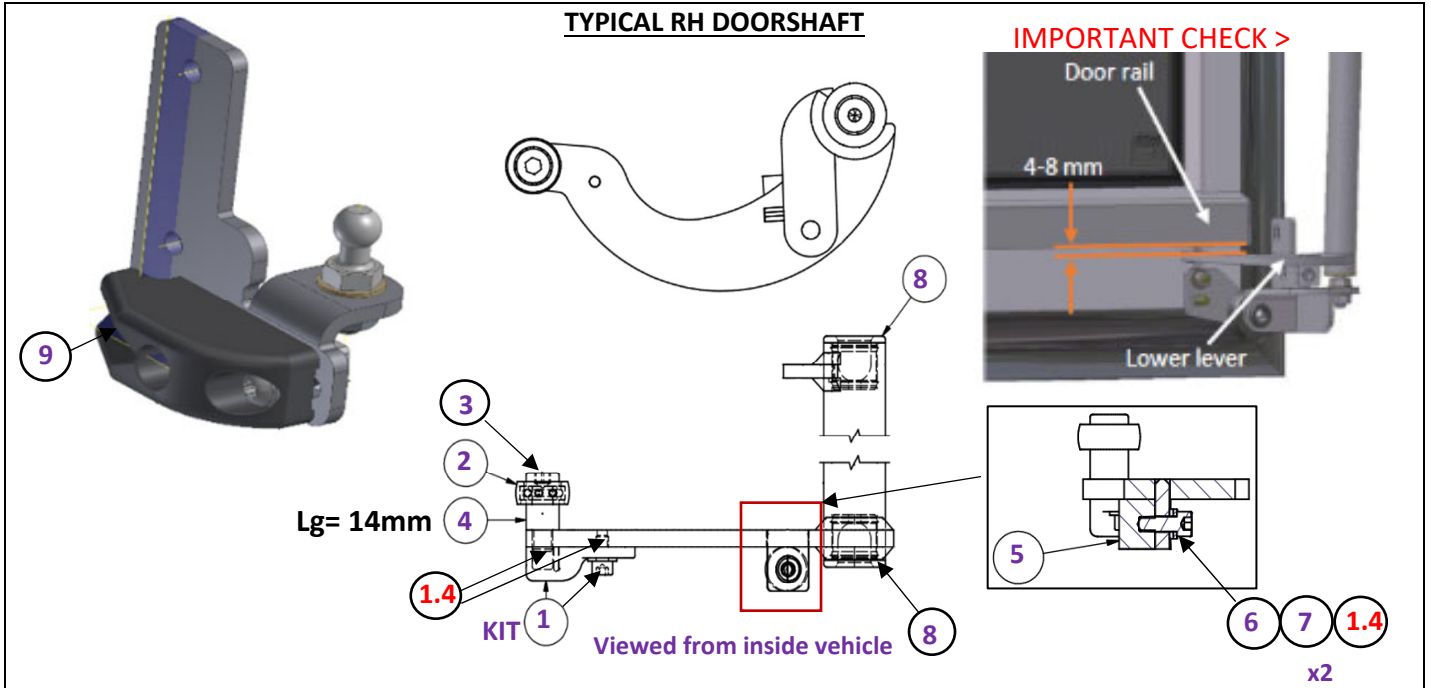

VENTURA PS 2.0 + 2.1 – DOORSHAFT SERVICE KIT .

P/N: KIT603

KIT COMPONENT PARTS

THIS IS A SINGLE DOORSHAFT/LEAF KIT, 2 REQUIRED PER DOUBLE DOOR SET

(1) VE6716 = LEVER BLOCK KIT Comprising of items 1.1, 1.2, 1.3 & 1.4	(5) C492 = VIBRATION DAMPER Ø20x15	
(1.1) J593 = LEVER BLOCK 	(4) G968 = ROLLER SPACER BUSH Ø16 x 10 bore x 14 Lg	
(1.2) D806 = M6x12 FIXING BOLT 	(6) A760 = M6x16 FIXING BOLT 	
(1.3) E009 = M6 LOCKING DISK 	(7) A732 = M6 A2 WASHER x 2 	
(1.4) VE6837 = LOCTITE 243 THREADLOCKER for retaining items 1.2, 3 & 6 Supplied in a 5ml bottle. 	(8) B689 = DOORSHAFT BEARING BUSH x 2 	
(2) H750 = GUIDE ROLLER ASSY Ø26x10 (bearing Ø22x6x10 bore) 	(9) P261 = BOTTOM SUPPORT CATCH BLOCK 	
(3) B486 = M10x30 FIXING BOLT 		

ASSOCIATED CATCH PIN/WEDGE PLATES : **REF ONLY NOT SUPPLIED IN KIT (AVAILABLE ON REQUEST)**

O281 = LH CATCH PLATE WEDGE LH 	O282 = RH CATCH PLATE WEDGE
---	--

IF IN DOUBT ON PART SELECTION - PLEASE CONTACT US WITH DETAILS FROM THE DOOR LABEL ATTACHED TO TOP OF LEAF >