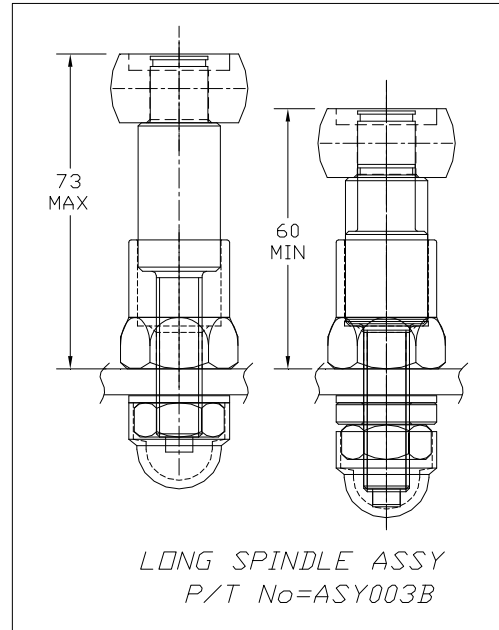

DOORGUIDE SPINDLE DATA

For ASY003B & ASY004B

For typical doorguide spindle assy replacement installation sheet see INST-100-07.