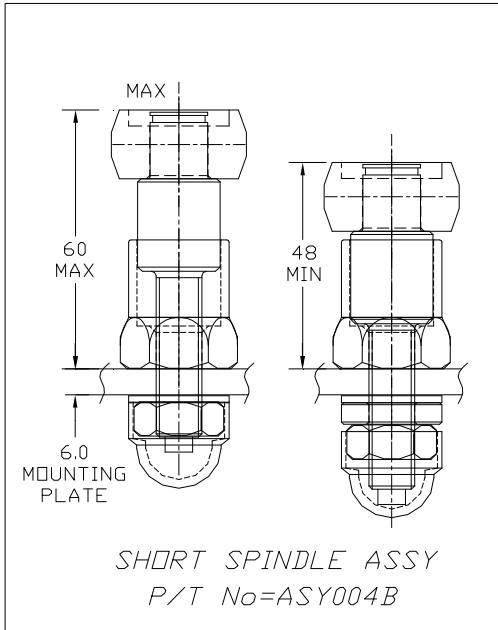

DOORGUIDE SPINDLE DATA

For ASY003B & ASY004B

For typical doorguide spindle assy replacement installation sheet see INST-100-07.