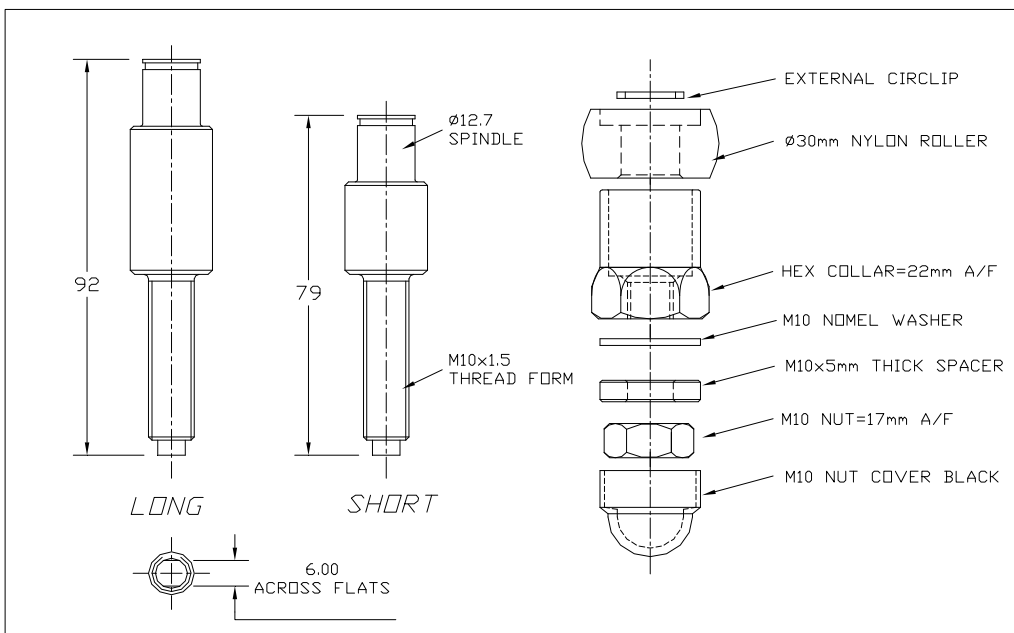

DOORGUIDE SPINDLE DATA

For ASY003B & ASY004B

For typical doorguide spindle assy replacement installation sheet see INST-100-07.